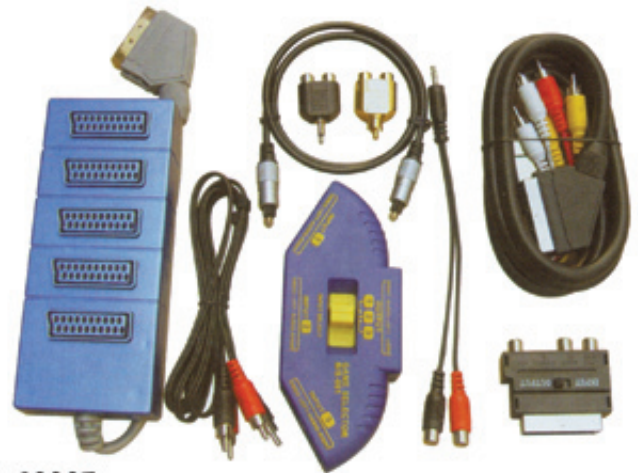

LS-10007

SCART PLUG TO 5 SCART JACKS, G.P
SCART PLUG TO 4 RCA PLUGS CABLE, O.D; 9MM
TOSLINK PLUG TO TOSLINK PLUG CABLE, O.D; 5.0MM
3.5mm STEREO PLUG TO 2 RCA JACKS CABLE,
O.D; 2.8x5.6MM
2RCA PLUGS TO 2RCA PLUGS CABLE, O.D; 2.8x5.6MM
SCART PLUG TO 3 RCA JACKS AND S-VHS JACK WITH SWITCH
3.5mm MONO PLUG TO 2 RCA JACKS CONNECTOR
RCA PLUG TO 2 RCA JACKS CONNECTOR, G.P
12 RCA JACKS ADAPTOR