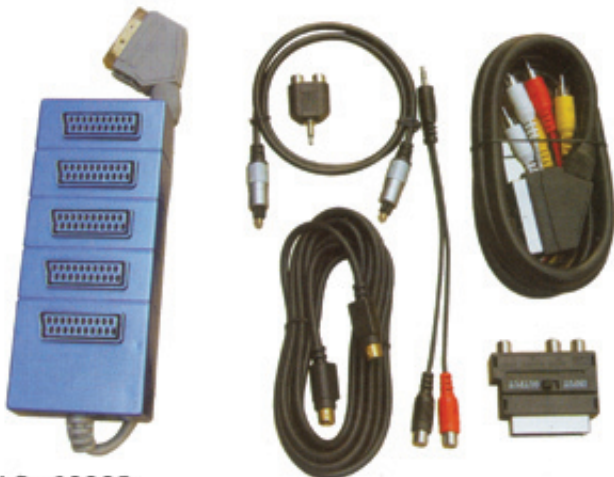

LS-10008

SCART PLUG TO 5 SCART JACKS, G.P
SCART PLUG TO 4 RCA PLUGS CABLE, O.D; 9MM
TOSLINK PLUG TO TOSLINK PLUG CABLE, O.D; 5.0MM
S-VHS PLUG TO S-VHS PLUG CABLE, O.D; 5MM, G.P
3.5mm STEREO PLUG TO 2 RCA JACKS CABLE,
O.D; 2.8x5.6MM
SCART PLUG TO 3 RCA JACKS AND S-VHS JACK WITH SWITCH
3.5mm MONO PLUG TO 2 RCA JACKS CONNECTOR