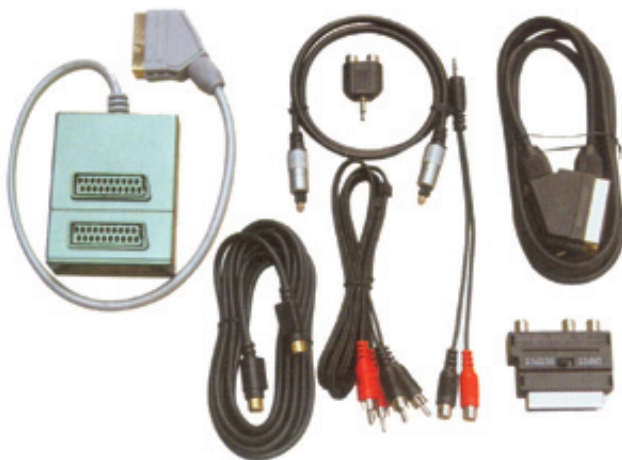

**LS-10001**

1 RCA PLUG TO 1 RCA PLUG VIDEO CABLE,MM G.P  
 3 RCA PLUGS TO 3 RCA PLUGS,2A 3V CABLE  
 O.D:4+4+6MM G.P  
 5 RCA PLUGS TO 5 RCA PLUGS,2A 3V CABLE  
 O.D:4+4+6+6MM G.P  
 "Y" Cable,1 RCA PLUG TO 2 RCA JACKS,2 PCS G.P  
 TOSLINK PLUG TO TOSLINK PLUG CABLE,O.D:5MM G.P  
 S-VHS PLUG TO S-VHS PLUG CABLE,O.D:5MM G.P

**LS-10002**

1 RCA PLUG TO 1 RCA PLUG VIDEO CABLE,MM G.P  
 3 RCA PLUGS TO 3 RCA PLUGS,2A 1V CABLE  
 O.D:4+4+6MM G.P 3PCS  
 5 RCA PLUGS TO 5 RCA PLUGS,2A 3V CABLE  
 O.D:4+4+6+6MM G.P  
 "Y" Cable,1 RCA PLUG TO 2 RCA JACKS,2 PCS G.P  
 TOSLINK PLUG TO TOSLINK PLUG CABLE,O.D:5MM G.P 2PCS  
 S-VHS PLUG TO S-VHS PLUG CABLE,O.D:5MM G.P 2PCS

**LS-10003**

SCART PLUG TO 2 SCART JACKS,G.P  
 SCART PLUG TO SCART PLUG CABLE,O.D:8MM G.P  
 TOSLINK PLUG TO TOSLINK PLUG CABLE,O.D:5.0MM  
 S-VHS PLUG TO S-VHS PLUG CABLE,O.D:5MM G.P  
 3.5mm STEREO PLUG TO 2 RCA JACKS CABLE,  
 O.D:2.8x5.6MM  
 2RCA PLUGS TO 2RCA PLUGS CABLE,O.D:2.8x5.6MM  
 SCART PLUG TO 3 RCA JACKS AND S-VHS JACK WITH SWITCH  
 3.5mm MONO PLUG TO 2 RCA JACKS CONNECTOR

**LS-10004**

SCART PLUG TO 2 SCART JACKS,G.P  
 SCART PLUG TO SCART PLUG CABLE,O.D:8MM G.P  
 TOSLINK PLUG TO TOSLINK PLUG CABLE,O.D:5.0MM  
 3.5mm STEREO PLUG TO 2 RCA JACKS CABLE,  
 O.D:2.8x5.6MM  
 2RCA PLUGS TO 2RCA PLUGS CABLE,O.D:2.8x5.6MM  
 SCART PLUG TO 3 RCA JACK AND S-VHS JACK WITH SWITCH  
 SCART PLUG TO SCART JACK+3RCA JACKS &S-VHS JACK W/SWITCH  
 3.5mm MONO PLUG TO 2 RCA JACKS CONNECTOR  
 RCA PLUG TO 2 RCA JACKS CONNECTOR,G.P