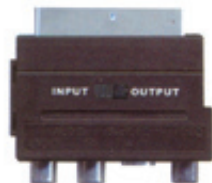

LS-16096

SCART ADAPTER SCATR PLUG TO 3xRCA AND S-VHS JACKS WITH SWITCH

LS-16097

SCART ADAPTER SCATR PLUG TO 3xRCA AND S-VHS JACKS WITH SWITCH

LS-16098

21 PIN SCART PLUG TO RCA PLUG

LS-16099

21 PIN SCART PLUG TO RCA JACK

LS-16100

21 PIN SCART PLUG TO 2 RCA JACKS W/SWITCH

LS-16101

21 PIN SCART PLUG TO 3 RCA JACKS W/SWITCH

LS-16102

21 PIN SCART PLUG TO 3 RCA JACKS AND 1 MINI 4 PIN JACK-IN

LS-16103

21 PIN SCART PLUG TO 3 RCA JACKS AND 1 MINI 4 PIN JACK-OUT

LS-16104

21 PIN SCART PLUG TO 3 RCA JACKS AND 1 MINI 4 PIN JACK W/SWITCH

LS-16105(GOLD METAL)

21 PIN SCART PLUG TO 3 RCA JACKS AND 1 MINI 4 PIN JACK W/SWITCH

LS-16106

SCART PLUG TO 3RCA JACKS OUT

LS-16107

SCART PLUG TO 3 RCA JACKS IN

LESEN SCART CONNECTOR

LS-16108

21 PIN SCART PLUG TO
21 PIN SCART JACK AND
2 RCA JACKS
W/SWITCH

LS-16109

21 PIN SCART PLUG TO
21 PIN SCART JACK AND
3 RCA JACKS
W/SWITCH

LS-16110

SCART PLUG TO SCART
JACK WITH 3RCA JACKS
AND MINI 4PIN JACK