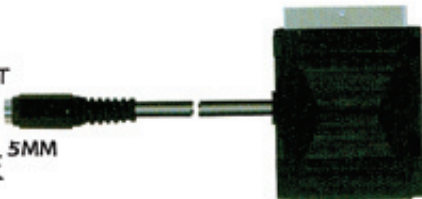

LESEN SCART CONNECTOR

LS-16108

21 PIN SCART PLUG TO
21 PIN SCART JACK AND
2 RCA JACKS
W/SWITCH

LS-16109

21 PIN SCART PLUG TO
21 PIN SCART JACK AND
3 RCA JACKS
W/SWITCH

LS-16110

SCART PLUG TO SCART
JACK WITH 3RCA JACKS
AND MINI 4PIN JACK

LS-16111

SCART PLUG TO SCART
JACK WITH 3 RCA JACKS
(IN OR OUT)

LS-16112

SCART JACKS BOX

LS-16113

21 PIN SCART JACK TO
21 PIN SCART JACK

LS-16114

21 PIN SCART
PLUG TO 21
PIN SCART
JACK AND 3.5MM
STEREO JACK