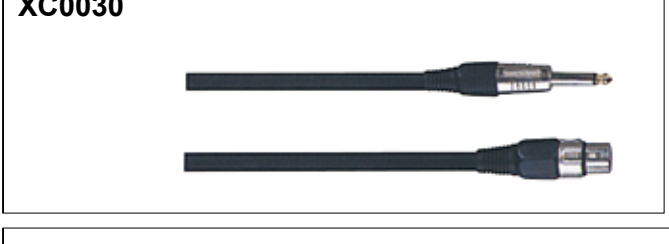

XLR CABLE

XLR CABLE

XLR CABLE

XLR CABLE

XLR CABLE

XLR CABLE

XLR CABLE

XC0073

XC0083

XC0078

XC0084

- 2x1.5mm² O.D7.0mm
- 2x2.0mm² O.D7.5mm
- 2x2.5mm² O.D8.0mm

XC0073/XC0081

- 2x1.5mm² O.D7.0mm
- 2x2.0mm² O.D7.5mm
- 2x2.5mm² O.D8.0mm
- 4x1.5mm² O.D10mm
- 4x2.0mm² O.D10mm
- 4x2.5mm² O.D12mm