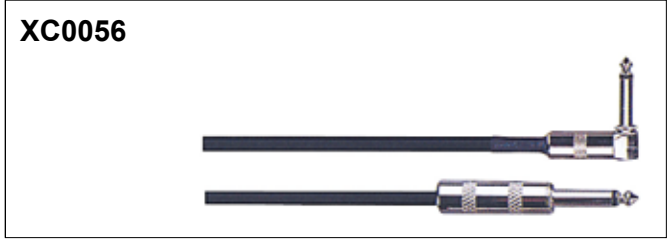

XLR CABLE

XLR CABLE

XLR CABLE

XLR CABLE

XLR CABLE

XLR CABLE

XLR CABLE

XC0073

XC0079

XC0074

XC0080

XC0075

XC0081

XC0076

XC0082

XC0077

XC0083

XC0078

XC0084

- 2x1.5mm² O.D7.0mm
- 2x2.0mm² O.D7.5mm
- 2x2.5mm² O.D8.0mm

XC0073/XC0081

- 2x1.5mm² O.D7.0mm
- 2x2.0mm² O.D7.5mm
- 2x2.5mm² O.D8.0mm
- 4x1.5mm² O.D10mm
- 4x2.0mm² O.D10mm
- 4x2.5mm² O.D12mm