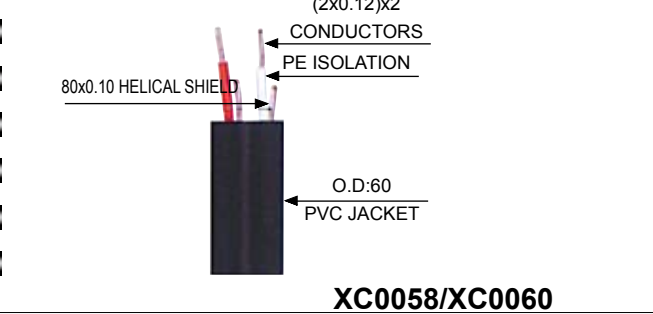

XLR CABLE

XLR CABLE

XLR CABLE

XLR CABLE

XLR CABLE

XLR CABLE

XLR CABLE

XC0073

XC0083

XC0078

XC0084

- 2x1.5mm² O.D7.0mm
- 2x2.0mm² O.D7.5mm
- 2x2.5mm² O.D8.0mm

XC0073/XC0081

- 2x1.5mm² O.D7.0mm
- 2x2.0mm² O.D7.5mm
- 2x2.5mm² O.D8.0mm
- 4x1.5mm² O.D10mm
- 4x2.0mm² O.D10mm
- 4x2.5mm² O.D12mm