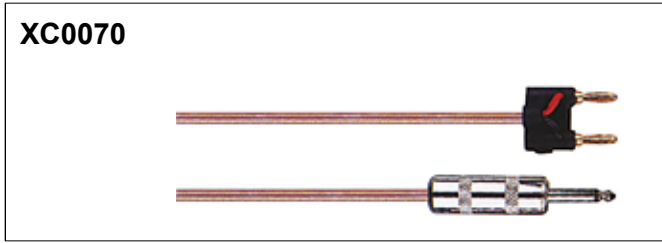

XLR CABLE

XLR CABLE

XLR CABLE

XLR CABLE

XLR CABLE

XLR CABLE

XLR CABLE

XC0073

XC0079

XC0074

XC0080

XC0075

XC0081

XC0076

XC0082

XC0077

XC0083

XC0078

XC0084

- 2x1.5mm² O.D7.0mm
- 2x2.0mm² O.D7.5mm
- 2x2.5mm² O.D8.0mm

XC0073/XC0081

- 2x1.5mm² O.D7.0mm
- 2x2.0mm² O.D7.5mm
- 2x2.5mm² O.D8.0mm
- 4x1.5mm² O.D10mm
- 4x2.0mm² O.D10mm
- 4x2.5mm² O.D12mm