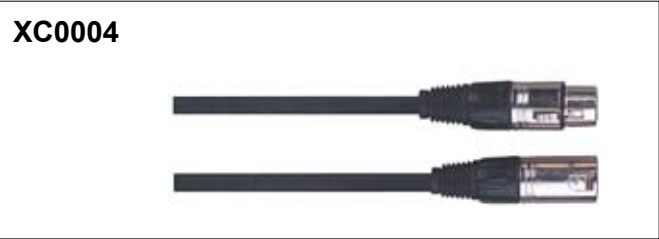

XLR CABLE

XLR CABLE

XLR CABLE

XLR CABLE

XLR CABLE

XLR CABLE

XLR CABLE

XC0073

XC0079

XC0074

XC0080

XC0075

XC0081

XC0076

XC0082

XC0077

XC0083

XC0078

XC0084

- 2x1.5mm² O.D7.0mm
- 2x2.0mm² O.D7.5mm
- 2x2.5mm² O.D8.0mm

XC0073/XC0081

- 2x1.5mm² O.D7.0mm
- 2x2.0mm² O.D7.5mm
- 2x2.5mm² O.D8.0mm
- 4x1.5mm² O.D10mm
- 4x2.0mm² O.D10mm
- 4x2.5mm² O.D12mm