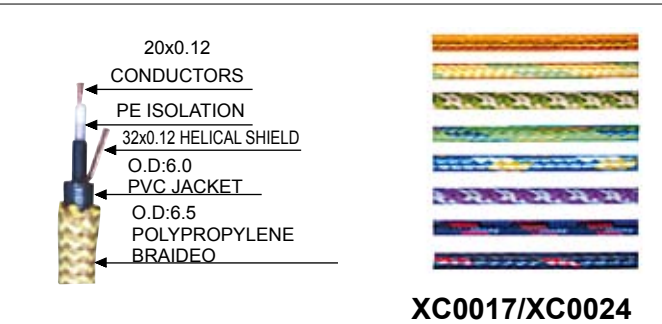

XLR CABLE

XLR CABLE

XLR CABLE

XLR CABLE

XLR CABLE

XLR CABLE

XLR CABLE

XC0073

XC0079

XC0074

XC0080

XC0075

XC0081

XC0076

XC0082

XC0077

XC0083

XC0078

XC0084

- 2x1.5mm² O.D7.0mm
- 2x2.0mm² O.D7.5mm
- 2x2.5mm² O.D8.0mm

XC0073/XC0081

- 2x1.5mm² O.D7.0mm
- 2x2.0mm² O.D7.5mm
- 2x2.5mm² O.D8.0mm
- 4x1.5mm² O.D10mm
- 4x2.0mm² O.D10mm
- 4x2.5mm² O.D12mm