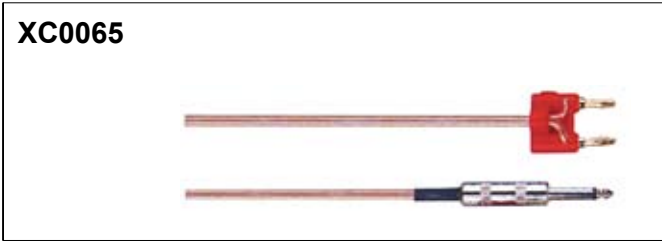

XLR CABLE

XLR CABLE

XLR CABLE

XLR CABLE

XLR CABLE

XLR CABLE

XLR CABLE

XC0073

XC0079

XC0074

XC0080

XC0075

XC0081

XC0076

XC0082

XC0077

XC0083

XC0078

XC0084

- 2x1.5mm² O.D7.0mm
- 2x2.0mm² O.D7.5mm
- 2x2.5mm² O.D8.0mm

XC0073/XC0081

- 2x1.5mm² O.D7.0mm
- 2x2.0mm² O.D7.5mm
- 2x2.5mm² O.D8.0mm
- 4x1.5mm² O.D10mm
- 4x2.0mm² O.D10mm
- 4x2.5mm² O.D12mm