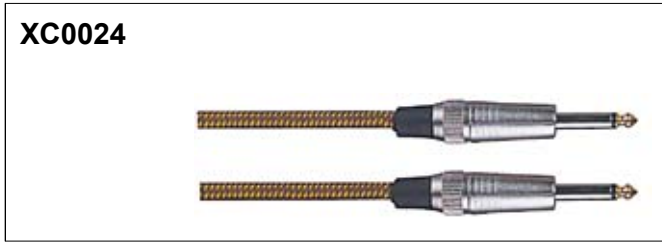

XLR CABLE

XLR CABLE

XLR CABLE

XLR CABLE

XLR CABLE

XLR CABLE

XLR CABLE

XC0073

XC0079

XC0074

XC0080

XC0075

XC0081

XC0076

XC0082

XC0077

XC0083

XC0078

XC0084

- 2x1.5mm² O.D7.0mm
- 2x2.0mm² O.D7.5mm
- 2x2.5mm² O.D8.0mm

XC0073/XC0081

- 2x1.5mm² O.D7.0mm
- 2x2.0mm² O.D7.5mm
- 2x2.5mm² O.D8.0mm
- 4x1.5mm² O.D10mm
- 4x2.0mm² O.D10mm
- 4x2.5mm² O.D12mm