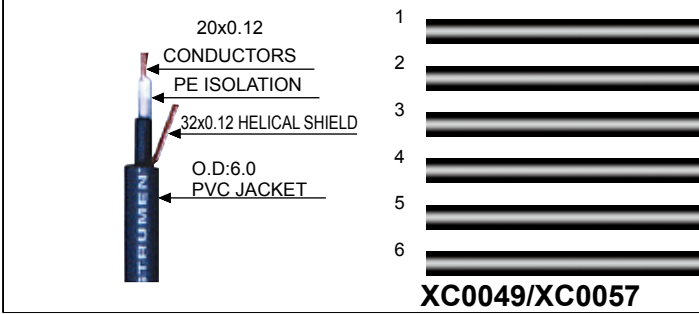

XLR CABLE

XLR CABLE

XLR CABLE

XLR CABLE

XLR CABLE

XLR CABLE

XLR CABLE

XC0073

XC0083

XC0078

XC0084

- 2x1.5mm² O.D7.0mm
- 2x2.0mm² O.D7.5mm
- 2x2.5mm² O.D8.0mm

XC0073/XC0081

- 2x1.5mm² O.D7.0mm
- 2x2.0mm² O.D7.5mm
- 2x2.5mm² O.D8.0mm
- 4x1.5mm² O.D10mm
- 4x2.0mm² O.D10mm
- 4x2.5mm² O.D12mm