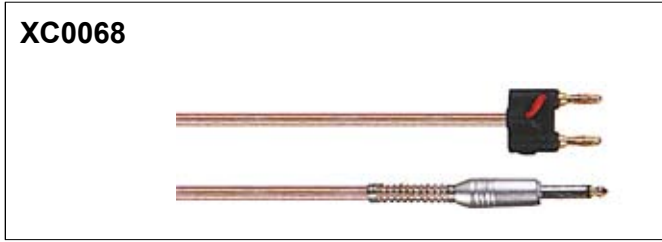

XLR CABLE

XLR CABLE

XLR CABLE

XLR CABLE

XLR CABLE

XLR CABLE

XLR CABLE

XC0073

XC0079

XC0074

XC0080

XC0075

XC0081

XC0076

XC0082

XC0077

XC0083

XC0078

XC0084

- 2x1.5mm² O.D7.0mm
- 2x2.0mm² O.D7.5mm
- 2x2.5mm² O.D8.0mm

XC0073/XC0081

- 2x1.5mm² O.D7.0mm
- 2x2.0mm² O.D7.5mm
- 2x2.5mm² O.D8.0mm
- 4x1.5mm² O.D10mm
- 4x2.0mm² O.D10mm
- 4x2.5mm² O.D12mm