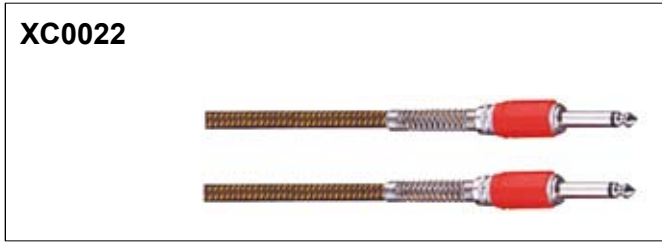

XLR CABLE

XLR CABLE

XLR CABLE

XLR CABLE

XLR CABLE

XLR CABLE

XLR CABLE

XC0073

XC0079

XC0074

XC0080

XC0075

XC0081

XC0076

XC0082

XC0077

XC0083

XC0078

XC0084

- 2x1.5mm² O.D7.0mm
- 2x2.0mm² O.D7.5mm
- 2x2.5mm² O.D8.0mm

XC0073/XC0081

- 2x1.5mm² O.D7.0mm
- 2x2.0mm² O.D7.5mm
- 2x2.5mm² O.D8.0mm
- 4x1.5mm² O.D10mm
- 4x2.0mm² O.D10mm
- 4x2.5mm² O.D12mm