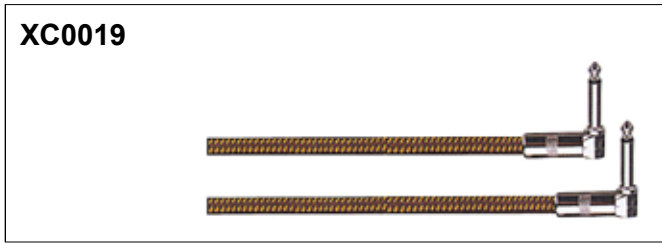

XLR CABLE

XLR CABLE

XLR CABLE

XLR CABLE

XLR CABLE

XLR CABLE

XLR CABLE

XC0073

XC0079

XC0074

XC0080

XC0075

XC0081

XC0076

XC0082

XC0077

XC0083

XC0078

XC0084

- 2x1.5mm² O.D7.0mm
- 2x2.0mm² O.D7.5mm
- 2x2.5mm² O.D8.0mm

XC0073/XC0081

- 2x1.5mm² O.D7.0mm
- 2x2.0mm² O.D7.5mm
- 2x2.5mm² O.D8.0mm
- 4x1.5mm² O.D10mm
- 4x2.0mm² O.D10mm
- 4x2.5mm² O.D12mm