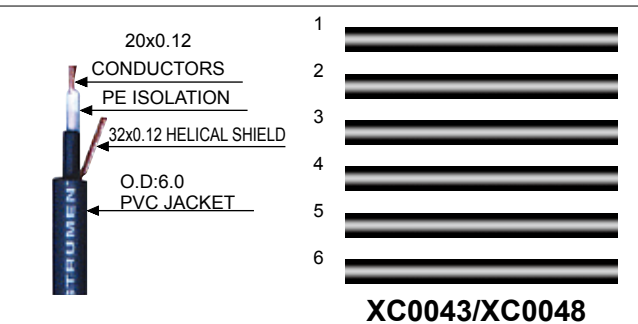

XLR CABLE

XLR CABLE

XLR CABLE

XLR CABLE

XLR CABLE

XLR CABLE

XLR CABLE

XC0073

XC0083

XC0078

XC0084

- 2x1.5mm² O.D7.0mm
- 2x2.0mm² O.D7.5mm
- 2x2.5mm² O.D8.0mm

XC0073/XC0081

- 2x1.5mm² O.D7.0mm
- 2x2.0mm² O.D7.5mm
- 2x2.5mm² O.D8.0mm
- 4x1.5mm² O.D10mm
- 4x2.0mm² O.D10mm
- 4x2.5mm² O.D12mm