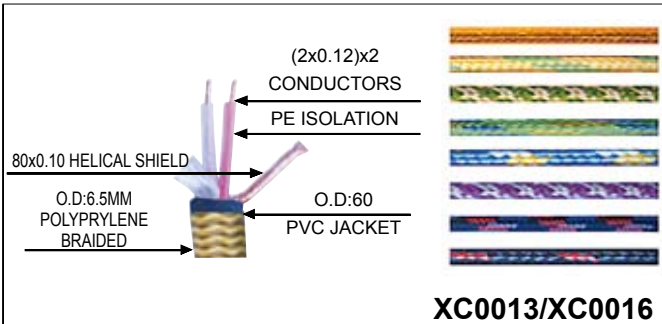

XLR CABLE

XLR CABLE

XLR CABLE

XLR CABLE

XLR CABLE

XLR CABLE

XLR CABLE

XC0073

XC0079

XC0074

XC0080

XC0075

XC0081

XC0076

XC0082

XC0077

XC0083

XC0078

XC0084

- 2x1.5mm² O.D7.0mm
- 2x2.0mm² O.D7.5mm
- 2x2.5mm² O.D8.0mm

XC0073/XC0081

- 2x1.5mm² O.D7.0mm
- 2x2.0mm² O.D7.5mm
- 2x2.5mm² O.D8.0mm
- 4x1.5mm² O.D10mm
- 4x2.0mm² O.D10mm
- 4x2.5mm² O.D12mm