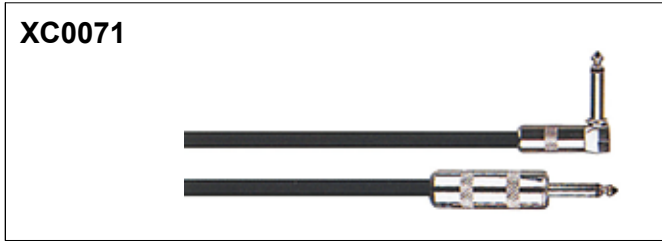

XLR CABLE

XLR CABLE

XLR CABLE

XLR CABLE

XLR CABLE

XLR CABLE

XLR CABLE

XC0073

XC0079

XC0074

XC0080

XC0075

XC0081

XC0076

XC0082

XC0077

XC0083

XC0078

XC0084

- 2x1.5mm² O.D7.0mm
- 2x2.0mm² O.D7.5mm
- 2x2.5mm² O.D8.0mm

XC0073/XC0081

- 2x1.5mm² O.D7.0mm
- 2x2.0mm² O.D7.5mm
- 2x2.5mm² O.D8.0mm
- 4x1.5mm² O.D10mm
- 4x2.0mm² O.D10mm
- 4x2.5mm² O.D12mm