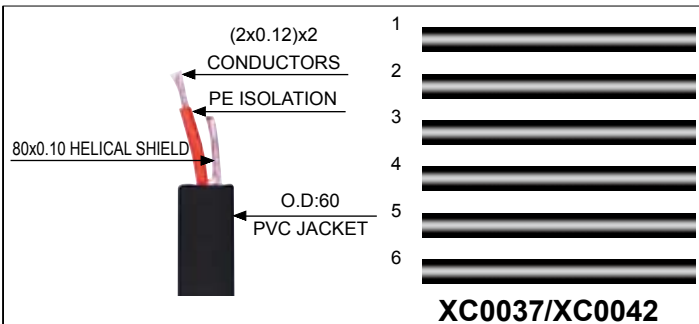

XLR CABLE

XLR CABLE

XLR CABLE

XLR CABLE

XLR CABLE

XLR CABLE

XLR CABLE

XC0073

XC0083

XC0078

XC0084

- 2x1.5mm² O.D7.0mm
- 2x2.0mm² O.D7.5mm
- 2x2.5mm² O.D8.0mm

XC0073/XC0081

- 2x1.5mm² O.D7.0mm
- 2x2.0mm² O.D7.5mm
- 2x2.5mm² O.D8.0mm
- 4x1.5mm² O.D10mm
- 4x2.0mm² O.D10mm
- 4x2.5mm² O.D12mm