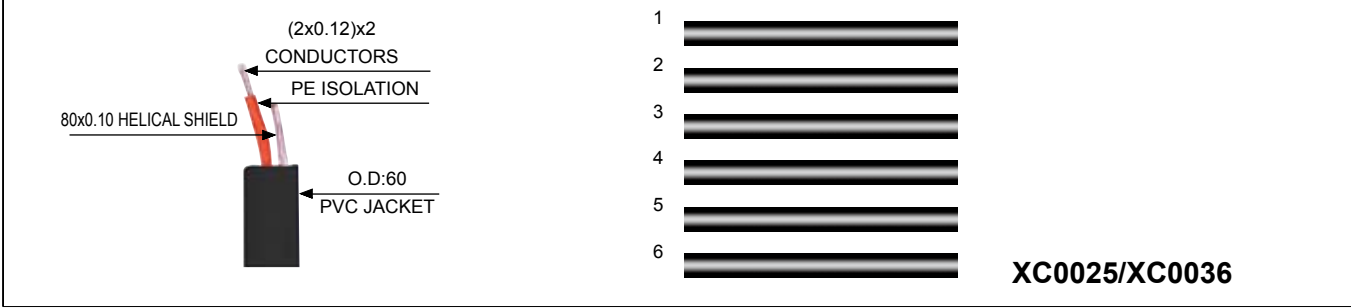

XLR CABLE

XLR CABLE

XLR CABLE

XLR CABLE

XLR CABLE

XLR CABLE

XLR CABLE

XC0073

XC0083

XC0078

XC0084

- 2x1.5mm² O.D7.0mm
- 2x2.0mm² O.D7.5mm
- 2x2.5mm² O.D8.0mm

XC0073/XC0081

- 2x1.5mm² O.D7.0mm
- 2x2.0mm² O.D7.5mm
- 2x2.5mm² O.D8.0mm
- 4x1.5mm² O.D10mm
- 4x2.0mm² O.D10mm
- 4x2.5mm² O.D12mm