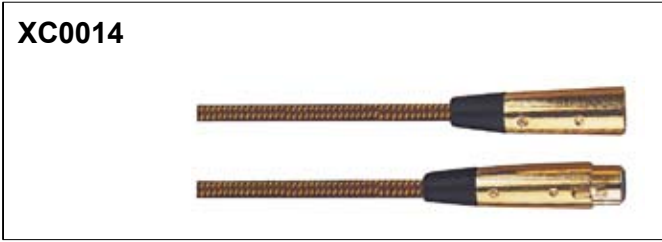

XLR CABLE

XLR CABLE

XLR CABLE

XLR CABLE

XLR CABLE

XLR CABLE

XLR CABLE

XC0073

XC0079

XC0074

XC0080

XC0075

XC0081

XC0076

XC0082

XC0077

XC0083

XC0078

XC0084

- 2x1.5mm² O.D7.0mm
- 2x2.0mm² O.D7.5mm
- 2x2.5mm² O.D8.0mm

XC0073/XC0081

- 2x1.5mm² O.D7.0mm
- 2x2.0mm² O.D7.5mm
- 2x2.5mm² O.D8.0mm
- 4x1.5mm² O.D10mm
- 4x2.0mm² O.D10mm
- 4x2.5mm² O.D12mm