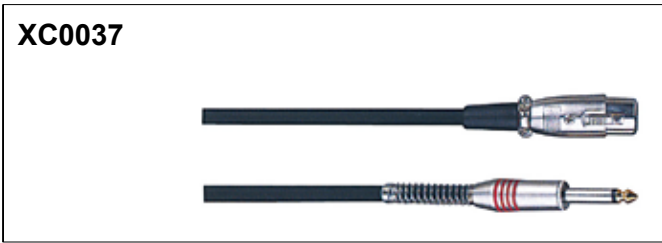

XLR CABLE

XLR CABLE

XLR CABLE

XLR CABLE

XLR CABLE

XLR CABLE

XLR CABLE

XC0073

XC0083

XC0078

XC0084

- 2x1.5mm² O.D7.0mm
- 2x2.0mm² O.D7.5mm
- 2x2.5mm² O.D8.0mm

XC0073/XC0081

- 2x1.5mm² O.D7.0mm
- 2x2.0mm² O.D7.5mm
- 2x2.5mm² O.D8.0mm
- 4x1.5mm² O.D10mm
- 4x2.0mm² O.D10mm
- 4x2.5mm² O.D12mm