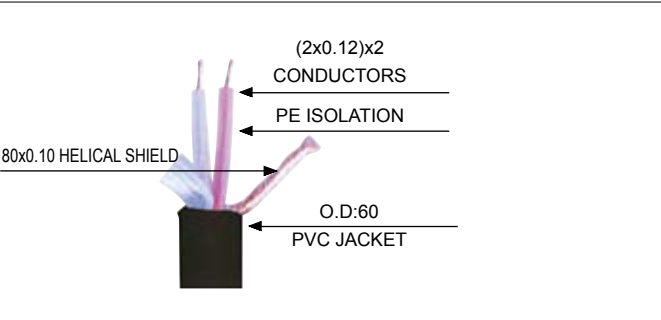

XLR CABLE

XLR CABLE

XLR CABLE

XLR CABLE

XLR CABLE

XLR CABLE

XLR CABLE

XC0073

XC0083

XC0078

XC0084

- 2x1.5mm² O.D7.0mm
- 2x2.0mm² O.D7.5mm
- 2x2.5mm² O.D8.0mm

XC0073/XC0081

- 2x1.5mm² O.D7.0mm
- 2x2.0mm² O.D7.5mm
- 2x2.5mm² O.D8.0mm
- 4x1.5mm² O.D10mm
- 4x2.0mm² O.D10mm
- 4x2.5mm² O.D12mm