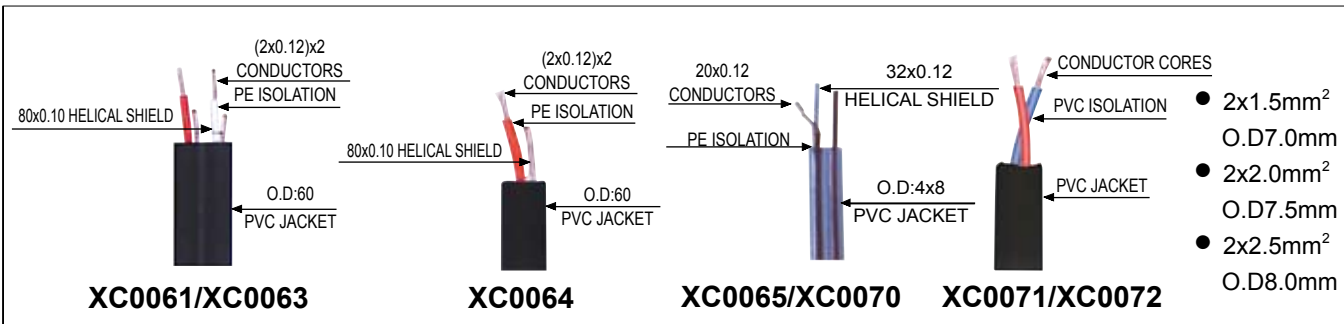

XLR CABLE

XLR CABLE

XLR CABLE

XLR CABLE

XLR CABLE

XLR CABLE

XLR CABLE

XC0073

XC0079

XC0074

XC0080

XC0075

XC0081

XC0076

XC0082

XC0077

XC0083

XC0078

XC0084

- 2x1.5mm² O.D7.0mm
- 2x2.0mm² O.D7.5mm
- 2x2.5mm² O.D8.0mm

XC0073/XC0081

- 2x1.5mm² O.D7.0mm
- 2x2.0mm² O.D7.5mm
- 2x2.5mm² O.D8.0mm
- 4x1.5mm² O.D10mm
- 4x2.0mm² O.D10mm
- 4x2.5mm² O.D12mm