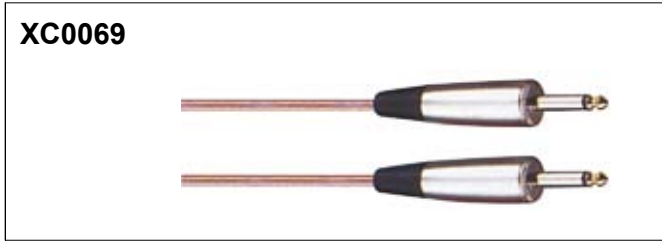

XLR CABLE

XLR CABLE

XLR CABLE

XLR CABLE

XLR CABLE

XLR CABLE

XLR CABLE

XC0073

XC0079

XC0074

XC0080

XC0075

XC0081

XC0076

XC0082

XC0077

XC0083

XC0078

XC0084

- 2x1.5mm² O.D7.0mm
- 2x2.0mm² O.D7.5mm
- 2x2.5mm² O.D8.0mm

XC0073/XC0081

- 2x1.5mm² O.D7.0mm
- 2x2.0mm² O.D7.5mm
- 2x2.5mm² O.D8.0mm
- 4x1.5mm² O.D10mm
- 4x2.0mm² O.D10mm
- 4x2.5mm² O.D12mm